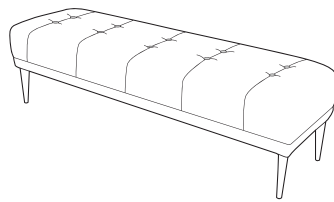

LEATHER

4 Seater Sofa
H90 x W198 x D98cm

3 Seater Sofa
H90 x W170 x D98cm

2 Seater Sofa
H90 x W149 x D98cm

Chair
H90 x W84 x D98cm

Accent Footstool
H39 x W135 x D39cm

Storage Footstool
H45 x W63 x D50cm

COMBINATIONS

Cover
• Leather

Metal Feet
• Chrome
• Gold
• Black

Wood Feet
• Walnut
• Beech

Scatters are an optional extra on the Leather model

FABRIC

4 Seater Sofa
H90 x W198 x D98cm

3 Seater Sofa
H90 x W170 x D98cm

2 Seater Sofa
H90 x W149 x D98cm