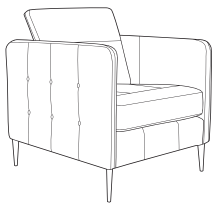

FAIRWAY
 FURNITURE

Facebook icon FairwayFurniture Instagram icon @fairwayfurniture
 www.fairwayfurniture.co.uk

WILLIS

WILLIS

Contemporary and on trend, the Willis features button tufted arm detail and a choice of high wood or metal legs. The Willis is available to order in a large selection of fabrics and leathers.

LEATHER

4 Seater Sofa
H90 x W198 x D98cm

3 Seater Sofa
H90 x W170 x D98cm

2 Seater Sofa
H90 x W149 x D98cm

Chair
H90 x W84 x D98cm

Accent Footstool
H39 x W135 x D39cm

Storage Footstool
H45 x W63 x D50cm

COMBINATIONS

Cover
• Leather

Metal Feet
• Chrome
• Gold
• Black

Wood Feet
• Walnut
• Beech

Scatters are an optional extra on the Leather model

FABRIC

4 Seater Sofa
H90 x W198 x D98cm

3 Seater Sofa
H90 x W170 x D98cm

2 Seater Sofa
H90 x W149 x D98cm