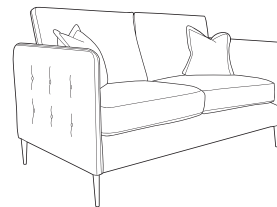

FAIRWAY
 FURNITURE

Facebook icon FairwayFurniture Instagram icon @fairwayfurniture
 www.fairwayfurniture.co.uk

WILLIS

WILLIS

Contemporary and on trend, the Willis features button tufted arm detail and a choice of high wood or metal legs. The Willis is available to order in a large selection of fabrics and leathers.

LEATHER

4 Seater Sofa
H90 x W198 x D98cm

3 Seater Sofa
H90 x W170 x D98cm

2 Seater Sofa
H90 x W149 x D98cm

Chair
H90 x W84 x D98cm

Accent Footstool
H39 x W135 x D39cm

Storage Footstool
H45 x W63 x D50cm

COMBINATIONS

Cover
• Leather

Metal Feet
• Chrome
• Gold
• Black

Wood Feet
• Walnut
• Beech

Scatters are an optional extra on the Leather model

FABRIC

4 Seater Sofa
H90 x W198 x D98cm

3 Seater Sofa
H90 x W170 x D98cm

2 Seater Sofa
H90 x W149 x D98cm