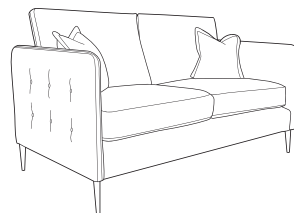

FAIRWAY
 FURNITURE

Facebook icon FairwayFurniture Instagram icon @fairwayfurniture
 www.fairwayfurniture.co.uk

WILLIS

WILLIS

Contemporary and on trend, the Willis features button tufted arm detail and a choice of high wood or metal legs. The Willis is available to order in a large selection of fabrics and leathers.

LEATHER

4 Seater Sofa
H90 x W198 x D98cm

3 Seater Sofa
H90 x W170 x D98cm

2 Seater Sofa
H90 x W149 x D98cm

Chair
H90 x W84 x D98cm

Accent Footstool
H39 x W135 x D39cm

Storage Footstool
H45 x W63 x D50cm

COMBINATIONS

Cover
• Leather

Metal Feet
• Chrome
• Gold
• Black

Wood Feet
• Walnut
• Beech

Scatters are an optional extra on the Leather model

FABRIC

4 Seater Sofa
H90 x W198 x D98cm

3 Seater Sofa
H90 x W170 x D98cm

2 Seater Sofa
H90 x W149 x D98cm

Chair
H90 x W84 x D98cm

Accent Footstool
H39 x W135 x D39cm

Storage Footstool
H45 x W63 x D50cm

COMBINATIONS

Cover
• Fabric

Metal Feet
• Chrome
• Gold
• Black

Wood Feet
• Walnut
• Beech

Scatters
• 2 per sofa
• 1 per chair
(in a choice of fabrics)