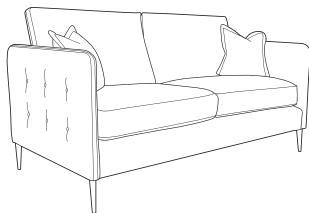

FAIRWAY
 FURNITURE

Facebook icon FairwayFurniture Instagram icon @fairwayfurniture
 www.fairwayfurniture.co.uk

WILLIS

WILLIS

Contemporary and on trend, the Willis features button tufted arm detail and a choice of high wood or metal legs. The Willis is available to order in a large selection of fabrics and leathers.

LEATHER

4 Seater Sofa
H90 x W198 x D98cm

3 Seater Sofa
H90 x W170 x D98cm

2 Seater Sofa
H90 x W149 x D98cm

Chair
H90 x W84 x D98cm

Accent Footstool
H39 x W135 x D39cm

Storage Footstool
H45 x W63 x D50cm

COMBINATIONS

Cover
• Leather

Metal Feet
• Chrome
• Gold
• Black

Wood Feet
• Walnut
• Beech

Scatters are an optional extra on the Leather model

FABRIC

4 Seater Sofa
H90 x W198 x D98cm

3 Seater Sofa
H90 x W170 x D98cm

2 Seater Sofa
H90 x W149 x D98cm