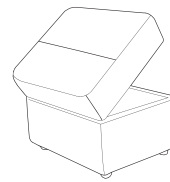

LEATHER

4 Seater Sofa
H90 x W198 x D98cm

3 Seater Sofa
H90 x W170 x D98cm

2 Seater Sofa
H90 x W149 x D98cm

Chair
H90 x W84 x D98cm

Accent Footstool
H39 x W135 x D39cm

Storage Footstool
H45 x W63 x D50cm

COMBINATIONS

Cover
• Leather

Metal Feet
• Chrome
• Gold
• Black

Wood Feet
• Walnut
• Beech

Scatters are an optional extra on the Leather model

FABRIC

4 Seater Sofa
H90 x W198 x D98cm

3 Seater Sofa
H90 x W170 x D98cm

2 Seater Sofa
H90 x W149 x D98cm