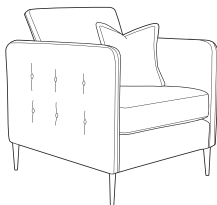

FAIRWAY
 FURNITURE

Facebook icon FairwayFurniture Instagram icon @fairwayfurniture
 www.fairwayfurniture.co.uk

WILLIS

WILLIS

Contemporary and on trend, the Willis features button tufted arm detail and a choice of high wood or metal legs. The Willis is available to order in a large selection of fabrics and leathers.

LEATHER

4 Seater Sofa
H90 x W198 x D98cm

3 Seater Sofa
H90 x W170 x D98cm

2 Seater Sofa
H90 x W149 x D98cm

Chair
H90 x W84 x D98cm

Accent Footstool
H39 x W135 x D39cm

Storage Footstool
H45 x W63 x D50cm

COMBINATIONS

Cover
• Leather

Metal Feet
• Chrome
• Gold
• Black

Wood Feet
• Walnut
• Beech

Scatters are an optional extra on the Leather model

FABRIC

4 Seater Sofa
H90 x W198 x D98cm

3 Seater Sofa
H90 x W170 x D98cm

2 Seater Sofa
H90 x W149 x D98cm

Chair
H90 x W84 x D98cm

Accent Footstool
H39 x W135 x D39cm

Storage Footstool
H45 x W63 x D50cm

COMBINATIONS

Cover
• Fabric

Metal Feet
• Chrome
• Gold
• Black

Wood Feet
• Walnut
• Beech

Scatters
• 2 per sofa
• 1 per chair
(in a choice of fabrics)