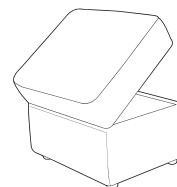

LEATHER

4 Seater Sofa
H90 x W198 x D98cm

3 Seater Sofa
H90 x W170 x D98cm

2 Seater Sofa
H90 x W149 x D98cm

Chair
H90 x W84 x D98cm

Accent Footstool
H39 x W135 x D39cm

Storage Footstool
H45 x W63 x D50cm

COMBINATIONS

Cover
• Leather

Metal Feet
• Chrome
• Gold
• Black

Wood Feet
• Walnut
• Beech

Scatters are an optional extra on the Leather model

FABRIC

4 Seater Sofa
H90 x W198 x D98cm

3 Seater Sofa
H90 x W170 x D98cm

2 Seater Sofa
H90 x W149 x D98cm

Chair
H90 x W84 x D98cm

Accent Footstool
H39 x W135 x D39cm

Storage Footstool
H45 x W63 x D50cm

COMBINATIONS

Cover
• Fabric

Metal Feet
• Chrome
• Gold
• Black

Wood Feet
• Walnut
• Beech

Scatters
• 2 per sofa
• 1 per chair
(in a choice of fabrics)