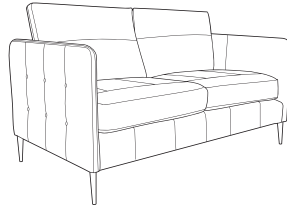

Mon - Sat 9.00am - 5.30pm Sun 10.30 - 4.30pm

Facebook icon FairwayFurniture Instagram icon @fairwayfurniture

www.fairwayfurniture.co.uk

FEEL LIKE HOME
 MAKING YOUR HOUSE

FAIRWAY
 FURNITURE

The colour and finishes shown in this leaflet are as accurate as the photography and printing process allow.

FAIRWAY
 FURNITURE

Facebook icon FairwayFurniture Instagram icon @fairwayfurniture
 www.fairwayfurniture.co.uk

WILLIS

WILLIS

Contemporary and on trend, the Willis features button tufted arm detail and a choice of high wood or metal legs. The Willis is available to order in a large selection of fabrics and leathers.

LEATHER

4 Seater Sofa
H90 x W198 x D98cm

3 Seater Sofa
H90 x W170 x D98cm

2 Seater Sofa
H90 x W149 x D98cm

Chair
H90 x W84 x D98cm

Accent Footstool
H39 x W135 x D39cm

Storage Footstool
H45 x W63 x D50cm

COMBINATIONS