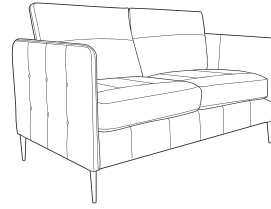

FAIRWAY
 FURNITURE

Facebook icon FairwayFurniture Instagram icon @fairwayfurniture
 www.fairwayfurniture.co.uk

WILLIS

WILLIS

Contemporary and on trend, the Willis features button tufted arm detail and a choice of high wood or metal legs. The Willis is available to order in a large selection of fabrics and leathers.

LEATHER

4 Seater Sofa
H90 x W198 x D98cm

3 Seater Sofa
H90 x W170 x D98cm

2 Seater Sofa
H90 x W149 x D98cm

Chair
H90 x W84 x D98cm

Accent Footstool
H39 x W135 x D39cm

Storage Footstool
H45 x W63 x D50cm

COMBINATIONS