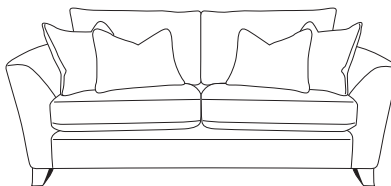

# MONTY

The Monty sofa collection offers an understated and classic design, with a choice of either scatter back or standard back, allowing you to create your dream suite. Unobtrusive and refined, the Monty is available to order online in a select choice of fabric and foot finishes, with the full extensive fabric collection available to view and order in store.

## COMBINATIONS

**Cover**  
 • Fabric only  
 wide selection available in store  
 (prices may vary)

**Feet**  
 • Light - Wood  
 • Smoke - Wood

**Scatters**  
 • 2 per Sofa  
 • 2 per Cuddler Chair  
 • 1 per Chair  
 (in a choice of fabrics)

## STANDARD BACK

**Four Seater Sofa**  
 H81 x W226 x D102cm

**Three Seater Sofa**  
 H81 x W201 x D102cm

**Storage Stool**  
 H46 x W65 x D56cm

**Two Seater Sofa**  
 H81 x W176 x D102cm

**Chair**  
 H98 x W105 x D98cm