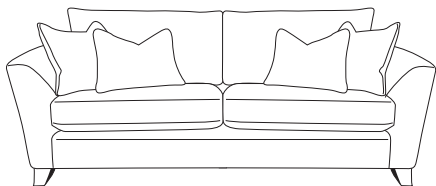

MONTY

The Monty sofa collection offers an understated and classic design, with a choice of either scatter back or standard back, allowing you to create your dream suite. Unobtrusive and refined, the Monty is available to order online in a select choice of fabric and foot finishes, with the full extensive fabric collection available to view and order in store.

COMBINATIONS

Cover
• Fabric only
wide selection available in store
(prices may vary)

Feet
• Light - Wood
• Smoke - Wood

Scatters
• 2 per Sofa
• 2 per Cuddler Chair
• 1 per Chair
(in a choice of fabrics)

STANDARD BACK

Four Seater Sofa
H81 x W226 x D102cm