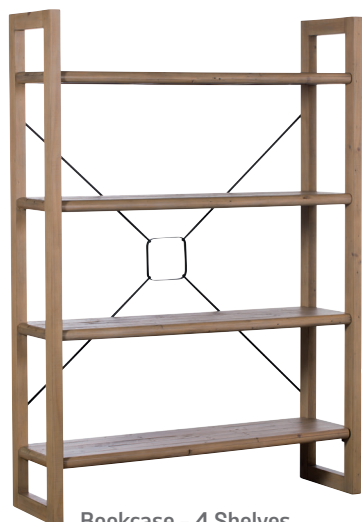

TWO SIZES AVAILABLE

**Medium Fixed Dining Table**

H78 x W160 x D80cm

**Large Fixed Dining Table**

H78 x W200 x D90cm

**Desk - 3 Drawers**

H80 x W140 x D67cm

**Console Table**

H76 x W120 x D43cm

**Bookcase - 4 Shelves**

H178 x W124 x D39cm

**Lamp Table**

H60 x W51 x D43cm

**Medium Dining Bench**

H45 x W150 x D38cm

**Large Dining Bench**

H45 x W186 x D38cm

TWO SIZES AVAILABLE

**Wide Sideboard - 2 Doors & 3 Drawers**

H85 x W150 x D45cm

**TV Unit - 2 Drawers**

H53 x W120 x D42cm

**Coffee Table - 2 Drawers**

H50 x W120 x D70cm