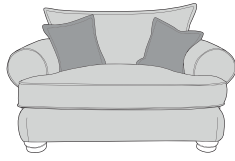

Love Chair

H 86cm
W 147cm
D 106cm