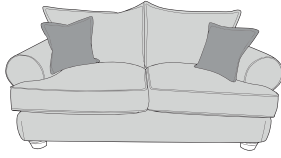

Two Seater Sofa

H 86cm
W 189cm
D 106cm