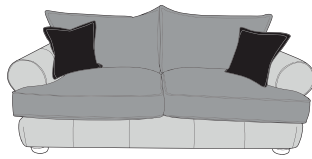

Three Seater Sofa

H 86cm
W 209cm
D 106cm