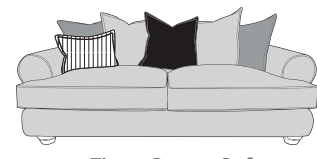

Three Seater Sofa

H 86cm
W 209cm
D 106cm