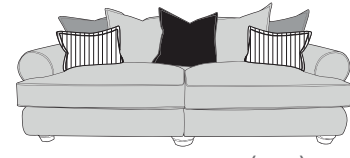

Four Seater Sofa (Split)

H 86cm
W 246cm
D 106cm