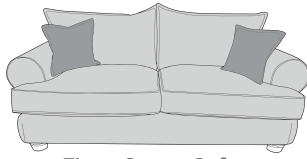

Three Seater Sofa

H 86cm
W 209cm
D 106cm