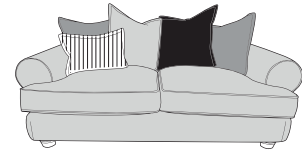

Two Seater Sofa

H 86cm
W 189cm
D 106cm