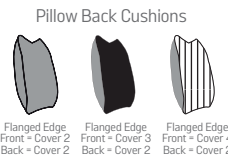

Pillow back Bolster Cushions

Front = Cover 5
Back = Cover 5
Flanged Edge