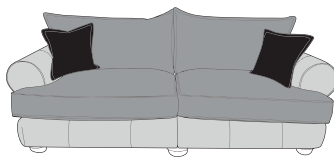

Four Seater Sofa (Split)

H 86cm
W 246cm
D 106cm

PILLOW BACK - CUSHIONS SET AS PER FABRIC MIX

COVER 1
(OUTER / FRONT BORDER / ARM / SIDES)

COVER 2
(INNER / OUTSIDE BACK / PILLOW)

COVER 3
(PILLOW)

COVER 4
(PILLOW)

COVER 5
(BOLSTER)