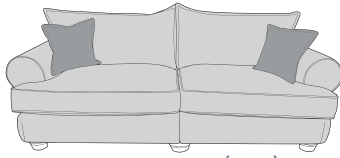

Four Seater Sofa (Split)

H 86cm
W 246cm
D 106cm

PILLOW BACK - CUSHIONS SET AS PER FABRIC MIX

FABRIC

- COVER 1 (BODY)
- COVER 2 (PILLOW)
- COVER 3 (PILLOW)
- COVER 4 (BOLSTER)

Bolster Cushions
Front = Cover 4
Back = Cover 4
Flanged Edge