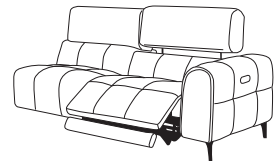

RIGHT HAND ARM

LEFT HAND CHAISE

**1 Seater Chaise End Section including Square Corner**  
H93xW226xD109cm

RIGHT HAND CHAISE

LEFT HAND ARM

**1.5 Seater Power Recliner Section with USB Sofa - Power Headrest**  
H93-101xW107xD96-156cm

RIGHT HAND ARM

LEFT HAND ARM

**2.5 Seater Power Recliner Section with USB - Power Headrest**  
H93-101xW173xD96-156cm

RIGHT HAND ARM

**2 Seater Square Corner Section**  
H93xW109xD109cm

**1.25 Seater Static Armless Centre Section**  
H93xW74xD96cm

**Centre Compartment Section with USB & USB-C** with cup holders, Wireless Charging Table in Wood effect finish  
H93xW32xD96cm

## SOFAS AND CHAIRS - POWER INCLUDING POWER HEADREST & STATIC POWER PIECES AVAILABLE WITH BATTERY PACK

**Power Chair - Power Headrest**  
H93-101xW125xD96-156cm

**2.5 Seater Double Power Recliner Sofa with USB - Power Headrest**  
H93-101xW214xD96-156cm