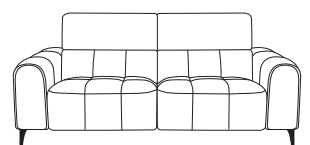

2 Seater Double Power Recliner Sofa with USB - Power Headrest
H93-101xW168xD96-156cm