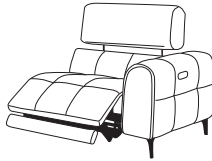

## MODULAR PIECES - POWER INCLUDING POWER HEADREST & STATIC POWER PIECES AVAILABLE WITH BATTERY PACK

LEFT HAND ARM

**1.25 Seater Power Recliner Section with USB - Power Headrest**  
H93-101xW99xD96-156cm

RIGHT HAND ARM

LEFT HAND CHAISE

**1 Seater Chaise End Section including Square Corner**  
H93xW226xD109cm

RIGHT HAND CHAISE

LEFT HAND ARM

**1.5 Seater Power Recliner Section with USB Sofa - Power Headrest**  
H93-101xW107xD96-156cm

RIGHT HAND ARM

LEFT HAND ARM

**2.5 Seater Power Recliner Section with USB - Power Headrest**  
H93-101xW173xD96-156cm

RIGHT HAND ARM

**2 Seater Square Corner Section**  
H93xW109xD109cm

**1.25 Seater Static Armless Centre Section**  
H93xW74xD96cm