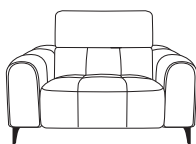

Static Chair Fabric
H93xW125xD96cm