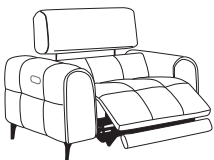

SOFAS AND CHAIRS - POWER INCLUDING POWER HEADREST & STATIC POWER PIECES AVAILABLE WITH BATTERY PACK

Power Chair - Power Headrest
H93-101xW125xD96-156cm