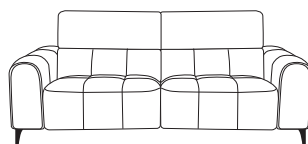

2.5 Seater Static Sofa
H93xW214xD96cm