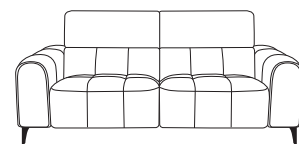

2 Seater Static Sofa
H93xW168xD96cm

(NB: All sizes are approximate, and manufacturers may make minor changes to specifications) Please allow tolerance of +/- 25mm (1")