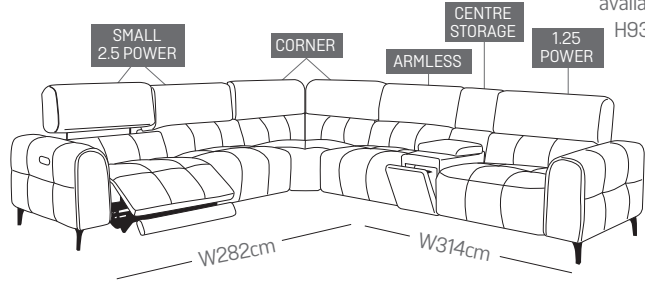

Corner Group opposite to Display

Power Recliners also available in Static
H93 x D96cm