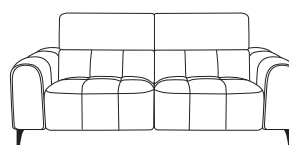

RIGHT HAND ARM

LEFT HAND ARM

**2.5 Seater Power Recliner Section with USB - Power Headrest**  
H93-101xW173xD96-156cm

RIGHT HAND ARM

**2 Seater Square Corner Section**  
H93xW109xD109cm

**1.25 Seater Static Armless Centre Section**  
H93xW74xD96cm

**Centre Compartment Section with USB & USB-C** with cup holders, Wireless Charging Table in Wood effect finish  
H93xW32xD96cm

## SOFAS AND CHAIRS - POWER INCLUDING POWER HEADREST & STATIC POWER PIECES AVAILABLE WITH BATTERY PACK

**Power Chair - Power Headrest**  
H93-101xW125xD96-156cm

**2.5 Seater Double Power Recliner Sofa with USB - Power Headrest**  
H93-101xW214xD96-156cm