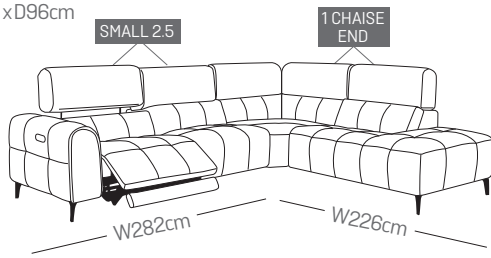

CALGARY

The Calgary offers a fully customisable design, helping you to create your ultimate suite. It's available to order in a wide range of modular pieces, making it a great choice for big and small homes alike.

Corner Group - Displayed with Power Headrest

Power Recliners also available in Static
H93 x D96cm

CORNER GROUP EXAMPLES

Many more combinations available from modular pieces below