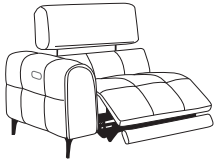

## MODULAR PIECES - POWER INCLUDING POWER HEADREST & STATIC POWER PIECES AVAILABLE WITH BATTERY PACK

LEFT HAND ARM

**1.25 Seater Power Recliner Section with USB - Power Headrest**  
H93-101xW99xD96-156cm

RIGHT HAND ARM

LEFT HAND CHAISE

**1 Seater Chaise End Section including Square Corner**  
H93xW226xD109cm

RIGHT HAND CHAISE

LEFT HAND ARM

**1.5 Seater Power Recliner Section with USB Sofa - Power Headrest**  
H93-101xW107xD96-156cm

RIGHT HAND ARM

LEFT HAND ARM

**2.5 Seater Power Recliner Section with USB - Power Headrest**  
H93-101xW173xD96-156cm

RIGHT HAND ARM

**2 Seater Square Corner Section**  
H93xW109xD109cm

**1.25 Seater Static Armless Centre Section**  
H93xW74xD96cm