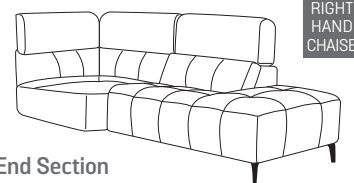

## MODULAR PIECES - POWER INCLUDING POWER HEADREST & STATIC POWER PIECES AVAILABLE WITH BATTERY PACK

LEFT HAND ARM

**1.25 Seater Power Recliner Section with USB - Power Headrest**  
H93-101xW99xD96-156cm

RIGHT HAND ARM

LEFT HAND CHAISE

**1 Seater Chaise End Section including Square Corner**  
H93xW226xD109cm

RIGHT HAND CHAISE

LEFT HAND ARM

**1.5 Seater Power Recliner Section with USB Sofa - Power Headrest**  
H93-101xW107xD96-156cm

RIGHT HAND ARM

LEFT HAND ARM

**2.5 Seater Power Recliner Section with USB - Power Headrest**  
H93-101xW173xD96-156cm

RIGHT HAND ARM

**2 Seater Square Corner Section**  
H93xW109xD109cm

**1.25 Seater Static Armless Centre Section**  
H93xW74xD96cm