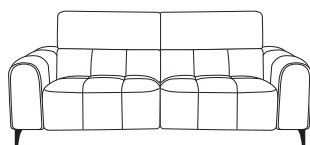

2.5 Seater Double Power Recliner Sofa with USB - Power Headrest
H93-101xW214xD96-156cm