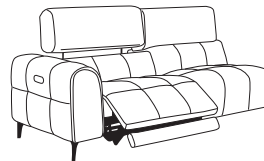

## MODULAR PIECES - POWER INCLUDING POWER HEADREST & STATIC POWER PIECES AVAILABLE WITH BATTERY PACK

LEFT HAND ARM

**1.25 Seater Power Recliner Section with USB - Power Headrest**  
H93-101xW99xD96-156cm

RIGHT HAND ARM

LEFT HAND CHAISE

**1 Seater Chaise End Section including Square Corner**  
H93xW226xD109cm

RIGHT HAND CHAISE

LEFT HAND ARM

**1.5 Seater Power Recliner Section with USB Sofa - Power Headrest**  
H93-101xW107xD96-156cm

RIGHT HAND ARM

LEFT HAND ARM

**2.5 Seater Power Recliner Section with USB - Power Headrest**  
H93-101xW173xD96-156cm

RIGHT HAND ARM

**2 Seater Square Corner Section**  
H93xW109xD109cm

**1.25 Seater Static Armless Centre Section**  
H93xW74xD96cm