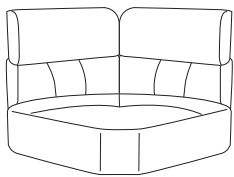

RIGHT HAND ARM

LEFT HAND CHAISE

**1 Seater Chaise End Section including Square Corner**  
H93xW226xD109cm

RIGHT HAND CHAISE

LEFT HAND ARM

**1.5 Seater Power Recliner Section with USB Sofa - Power Headrest**  
H93-101xW107xD96-156cm

RIGHT HAND ARM

LEFT HAND ARM

**2.5 Seater Power Recliner Section with USB - Power Headrest**  
H93-101xW173xD96-156cm

RIGHT HAND ARM

**2 Seater Square Corner Section**  
H93xW109xD109cm

**1.25 Seater Static Armless Centre Section**  
H93xW74xD96cm

**Centre Compartment Section with USB & USB-C** with cup holders, Wireless Charging Table in Wood effect finish  
H93xW32xD96cm

## SOFAS AND CHAIRS - POWER INCLUDING POWER HEADREST & STATIC POWER PIECES AVAILABLE WITH BATTERY PACK

**Power Chair - Power Headrest**  
H93-101xW125xD96-156cm

**2.5 Seater Double Power Recliner Sofa with USB - Power Headrest**  
H93-101xW214xD96-156cm