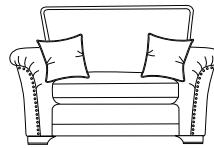

STANDARD BACK SOFAS

Grand Sofa
H90 x W225 x D100cm

3 Seater Sofa
H90 x W202 x D100cm

Snuggler
H90 x W137 x D100cm

RANGE OPTIONS

COVER

- Fabric only
(wide selection available, prices may vary)

CONFIGURATION

- 3 sofas • 3 chairs • 3 stools

SCATTERS

- As shown in drawings
in a selection of fabrics

STUD OPTIONS

- All items can be supplied
with or without Studs
- Ottoman, Storage Stool &
Footstool not available
with Studs

CHAIRS

2 Seater Sofa
H90 x W181 x D100cm

Chair
H90 x W100 x D100cm
Chair arm height is 50mm lower
than the sofa arm height

Accent Chair
H89 x W76 x D90cm

STOOLS

Ottoman Stool
H43 x W103 x D62cm

Footstool
H38 x W64 x D58cm
(Supplied on Glides)