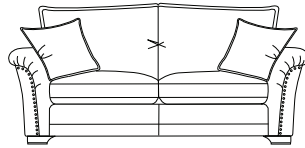

STANDARD BACK SOFAS

Grand Sofa
H90 x W225 x D100cm

3 Seater Sofa
H90 x W202 x D100cm

Snuggler
H90 x W137 x D100cm

RANGE OPTIONS

COVER

- Fabric only
(wide selection available, prices may vary)

CONFIGURATION

- 3 sofas • 3 chairs • 3 stools

SCATTERS

- As shown in drawings
in a selection of fabrics

STUD OPTIONS

- All items can be supplied
with or without Studs
- Ottoman, Storage Stool &
Footstool not available
with Studs

CHAIRS

2 Seater Sofa
H90 x W181 x D100cm

Chair
H90 x W100 x D100cm
Chair arm height is 50mm lower
than the sofa arm height

Accent Chair
H89 x W76 x D90cm

STOOLS

Ottoman Stool
H43 x W103 x D62cm

Footstool
H38 x W64 x D58cm
(Supplied on Glides)