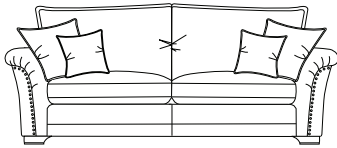

STANDARD BACK SOFAS

Grand Sofa
H90 x W225 x D100cm

3 Seater Sofa
H90 x W202 x D100cm

Snuggler
H90 x W137 x D100cm

RANGE OPTIONS

COVER

- Fabric only
(wide selection available, prices may vary)

CONFIGURATION

- 3 sofas • 3 chairs • 3 stools

SCATTERS

- As shown in drawings
in a selection of fabrics

STUD OPTIONS

- All items can be supplied
with or without Studs
- Ottoman, Storage Stool &
Footstool not available
with Studs

CHAIRS

2 Seater Sofa
H90 x W181 x D100cm

Chair
H90 x W100 x D100cm
Chair arm height is 50mm lower
than the sofa arm height

Accent Chair
H89 x W76 x D90cm

STOOLS

Ottoman Stool
H43 x W103 x D62cm

Footstool
H38 x W64 x D58cm
(Supplied on Glides)