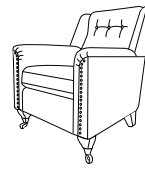

STANDARD BACK SOFAS

Grand Sofa
H90 x W225 x D100cm

3 Seater Sofa
H90 x W202 x D100cm

Snuggler
H90 x W137 x D100cm

RANGE OPTIONS

COVER

- Fabric only
(wide selection available, prices may vary)

CONFIGURATION

- 3 sofas • 3 chairs • 3 stools

SCATTERS

- As shown in drawings
in a selection of fabrics

STUD OPTIONS

- All items can be supplied
with or without Studs
- Ottoman, Storage Stool &
Footstool not available
with Studs

CHAIRS

2 Seater Sofa
H90 x W181 x D100cm

Chair
H90 x W100 x D100cm
Chair arm height is 50mm lower
than the sofa arm height

Accent Chair
H89 x W76 x D90cm

STOOLS

Ottoman Stool
H43 x W103 x D62cm

Footstool
H38 x W64 x D58cm
(Supplied on Glides)

Storage Stool
H41 x W64 x D58cm
(Supplied on Glides)

FEET OPTIONS

Sofas, chairs & ottoman stool

Antique Ash

Grey Ash

Accent chair only

Antique Ash

Grey Ash