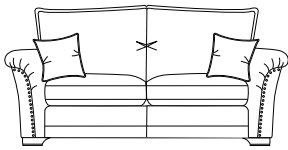

STANDARD BACK SOFAS

Grand Sofa
H90 x W225 x D100cm

3 Seater Sofa
H90 x W202 x D100cm

Snuggler
H90 x W137 x D100cm

RANGE OPTIONS

COVER

- Fabric only
(wide selection available, prices may vary)

CONFIGURATION

- 3 sofas • 3 chairs • 3 stools

SCATTERS

- As shown in drawings
in a selection of fabrics

STUD OPTIONS

- All items can be supplied
with or without Studs
- Ottoman, Storage Stool &
Footstool not available
with Studs

CHAIRS

2 Seater Sofa
H90 x W181 x D100cm

Chair
H90 x W100 x D100cm
Chair arm height is 50mm lower
than the sofa arm height

Accent Chair
H89 x W76 x D90cm

STOOLS

Ottoman Stool
H43 x W103 x D62cm

Footstool
H38 x W64 x D58cm
(Supplied on Glides)