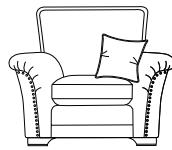

STANDARD BACK SOFAS

Grand Sofa
H90 x W225 x D100cm

3 Seater Sofa
H90 x W202 x D100cm

Snuggler
H90 x W137 x D100cm

RANGE OPTIONS

COVER

- Fabric only
(wide selection available, prices may vary)

CONFIGURATION

- 3 sofas • 3 chairs • 3 stools

SCATTERS

- As shown in drawings
in a selection of fabrics

STUD OPTIONS

- All items can be supplied
with or without Studs
- Ottoman, Storage Stool &
Footstool not available
with Studs

CHAIRS

2 Seater Sofa
H90 x W181 x D100cm

Chair
H90 x W100 x D100cm
Chair arm height is 50mm lower
than the sofa arm height

Accent Chair
H89 x W76 x D90cm

STOOLS

Ottoman Stool
H43 x W103 x D62cm

Footstool
H38 x W64 x D58cm
(Supplied on Glides)