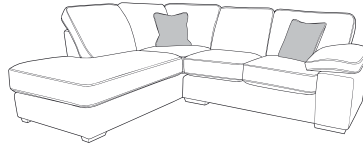

Leonie Sofa Collection

PILLOW SOFT ARMS AND SUMPTUOUSLY PADDED BACKS

LEONIE

SOFAS, CHAIR & STOOL

Three Seater Sofa
H92 x W212 x D97cm

Two Seater Sofa
H92 x W184 x D97cm

Chair
H92 x W107 x D97cm

Storage Stool
H46 x W63 x D50cm

OPTIONS

COVER
Fabric only

SCATTERS
As shown in drawings in a selection of fabrics

CORNER GROUPS

Corner Group Two Piece Chaise (LH2 RFC)
H92 x W259 x D220cm

Corner Group Two Piece Chaise (LFC RH2)
H92 x W220 x D259cm

FEET OPTIONS

Sofas & Chairs

Light Wood

Dark Wood

(NB: All sizes are approximate, and manufacturers may make minor changes to specifications) Please allow tolerance of +/- 25mm (1")
The colour and finishes shown in this leaflet are as accurate as the photography and printing process allow.