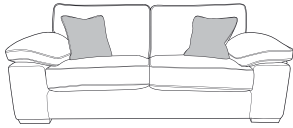

Leonie Sofa Collection

PILLOW SOFT ARMS AND SUMPTUOUSLY PADDED BACKS

LEONIE

SOFAS, CHAIR & STOOL

Three Seater Sofa
H92 x W212 x D97cm

Two Seater Sofa
H92 x W184 x D97cm

Chair
H92 x W107 x D97cm

Storage Stool
H46 x W63 x D50cm

OPTIONS

COVER
Fabric only

SCATTERS
As shown in drawings in a selection of fabrics

CORNER GROUPS

Corner Group Two Piece Chaise (LH2 RFC)
H92 x W259 x D220cm

Corner Group Two Piece Chaise (LFC RH2)
H92 x W220 x D259cm