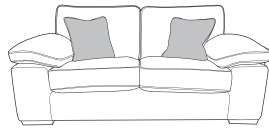

Leonie Sofa Collection

PILLOW SOFT ARMS AND SUMPTUOUSLY PADDED BACKS

LEONIE

SOFAS, CHAIR & STOOL

Three Seater Sofa
H92 x W212 x D97cm

Two Seater Sofa
H92 x W184 x D97cm

Chair
H92 x W107 x D97cm

Storage Stool
H46 x W63 x D50cm

OPTIONS

COVER
Fabric only

SCATTERS
As shown in drawings in a selection of fabrics

CORNER GROUPS

Corner Group Two Piece Chaise (LH2 RFC)
H92 x W259 x D220cm

Corner Group Two Piece Chaise (LFC RH2)
H92 x W220 x D259cm