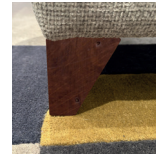

OPTIONS

COVER
Fabric only

SCATTERS
As shown in drawings in a selection of fabrics

CORNER GROUPS

Corner Group Two Piece Chaise (LH2 RFC)
H92 x W259 x D220cm

Corner Group Two Piece Chaise (LFC RH2)
H92 x W220 x D259cm

FEET OPTIONS

Sofas & Chairs

Light Wood

Dark Wood

(NB: All sizes are approximate, and manufacturers may make minor changes to specifications) Please allow tolerance of +/- 25mm (1")
The colour and finishes shown in this leaflet are as accurate as the photography and printing process allow.