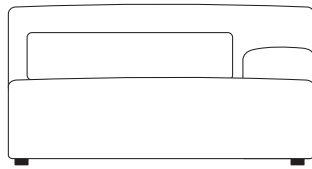

Dimensions on all pieces:- Height: 85cm x Depth:70cm (Width indicated by model number below line drawing)

152PL

152PR

122AL

132PL

132PR

102AL

C1-CORNER