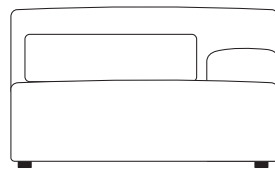

Dimensions on all pieces:- Height: 85cm x Depth:70cm (Width indicated by model number below line drawing)

152PL

152PR

122AL

132PL

132PR

102AL

C1-CORNER