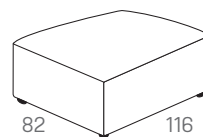

Dimensions on all pieces:- Height: 85cm x Depth:70cm (Width indicated by model number below line drawing)

152PL

152PR

122AL

132PL

132PR

102AL

C1-CORNER

112PL

112PR

82AL

152CSAL

112CSAL

165

112CSAL

152CSAL