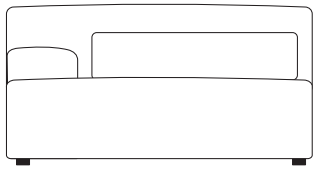

Dimensions on all pieces:- Height: 85cm x Depth:70cm (Width indicated by model number below line drawing)

152PL

152PR

122AL

132PL

132PR

102AL

C1-CORNER