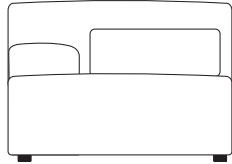

Dimensions on all pieces:- Height: 85cm x Depth:70cm (Width indicated by model number below line drawing)

152PL

152PR

122AL

132PL

132PR

102AL

C1-CORNER