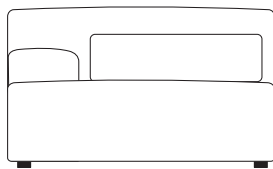

Dimensions on all pieces:- Height: 85cm x Depth:70cm (Width indicated by model number below line drawing)

152PL

152PR

122AL

132PL

132PR

102AL

C1-CORNER