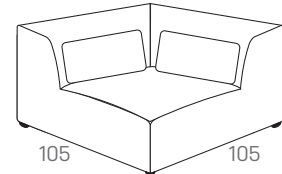

Dimensions on all pieces:- Height: 85cm x Depth:70cm (Width indicated by model number below line drawing)

152PL

152PR

122AL

132PL

132PR

102AL

C1-CORNER