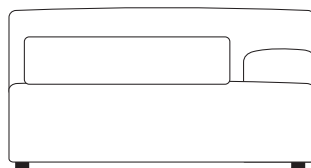

Dimensions on all pieces:- Height: 85cm x Depth:70cm (Width indicated by model number below line drawing)

152PL

152PR

122AL

132PL

132PR

102AL

C1-CORNER

112PL

112PR

82AL

152CSAL

112CSAL

165

112CSAL

152CSAL