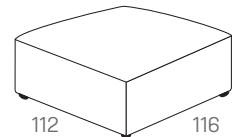

FOOTSTOOL

(NB: All sizes are approximate, and manufacturers may make minor changes to specifications) Please allow tolerance of +/- 25mm (1")