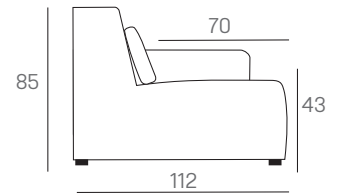

Dimensions on all pieces:- Height: 85cm x Depth:70cm (Width indicated by model number below line drawing)

152PL

152PR

122AL

132PL

132PR

102AL

C1-CORNER