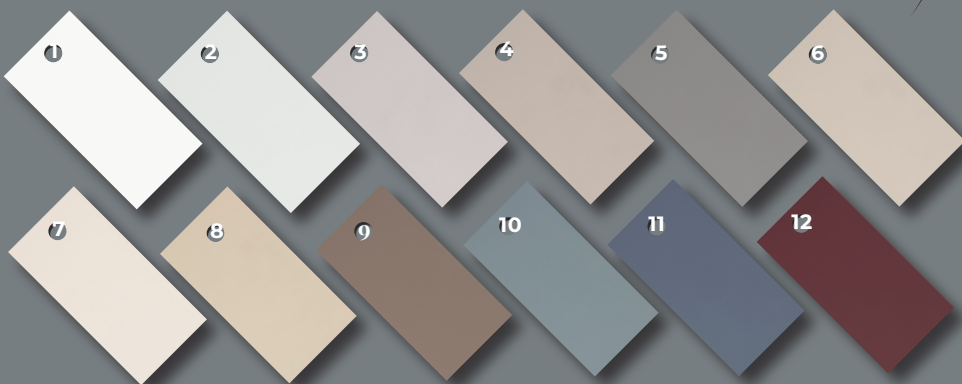

# PICK A FINISH FOR YOUR FURNITURE

## Oak Finish Options - All Matt Lacquered

1. Opaque | 2. Natural | 3. Victorian | 4. Cottage White | 5. Cromford Grey | 6. Midnight Sky

## Paint Colour Options

1. Lily White | 2. Coastal Mist | 3. Cotton | 4. Luxury Grey | 5. Moondust Grey | 6. Cloud | 7. Stone | 8. Truffle | 9. Pottery Clay | 10. Burrowdale | 11. Portland | 12. Ruby

## Fabric Options

1. Amalfi Linen | 2. Linoso Natural | 3. Linoso Cream | 4. Linoso Cloud | 5. Linoso Mushroom | 6. Linoso Feather | 7. Linoso Dove | 8. Linoso Duckegg | 9. Linoso Greg

10. Linoso Linen | 11. Linoso Heather | 12. Linoso Steel | 13. Linoso Linen | 14. Linoso Heather | 15. Trinity Ivory | 16. Trinity Mineral | 17. Trinity Midnight | 18. Lucca Dove