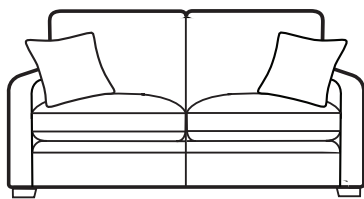

FAIRWAY

FURNITURE

MAKING YOUR HOUSE
FEEL LIKE HOME

OLIVE

SOFAS & SOFABEDS

Three Seater Sofa/Sofabed
H95 x W182 x D94cm

Two Seater Sofa/Sofabed
H95 x W161 x D94cm

Two/Three Seater Sofabed
Two fold slatted and webbed metal action
Depth Open 228cm

CHAIRS

Accent Chair
H88 x W79 x D91cm

Chair
H95 x W86 x D94cm

Swivel Chair
H104/114 x W70 x D92cm
(Including height adjustable headrest)

RANGE OPTIONS

COVER

Fabric only
(wide selection prices may vary)

SCATTERS

Regal (standard)

Single sided 'no turn' open coil sprung interior. Including an additional top layer of foam fillings for improved levels of comfort.

Mattress sizes

2 seater H10 x W112 x L180cm
3 seater H10 x W132 x L180cm

Pocket (upgrade)

Double sided pocket sprung mattress has quilted side edges, superior fillings, hand tufted felt washers and luxury ticking. Fully reversible.

Mattress sizes

2 seater H10 x W115 x L180cm
3 seater H10 x W135 x L180cm