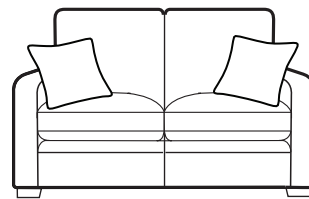

FAIRWAY

FURNITURE

MAKING YOUR HOUSE
FEEL LIKE HOME

OLIVE

SOFAS & SOFABEDS

Three Seater Sofa/Sofabed
H95 x W182 x D94cm

Two Seater Sofa/Sofabed
H95 x W161 x D94cm

Two/Three Seater Sofabed
Two fold slatted and webbed metal action
Depth Open 228cm

CHAIRS

Accent Chair
H88 x W79 x D91cm

Chair
H95 x W86 x D94cm

Swivel Chair
H104/114 x W70 x D92cm
(Including height adjustable headrest)

RANGE OPTIONS

COVER

Fabric only
(wide selection prices may vary)

SCATTERS

Regal (standard)

Single sided 'no turn' open coil sprung interior. Including an additional top layer of foam fillings for improved levels of comfort.

Mattress sizes

2 seater H10 x W112 x L180cm
3 seater H10 x W132 x L180cm

Pocket (upgrade)

Double sided pocket sprung mattress has quilted side edges, superior fillings, hand tufted felt washers and luxury ticking. Fully reversible.

Mattress sizes

2 seater H10 x W115 x L180cm
3 seater H10 x W135 x L180cm